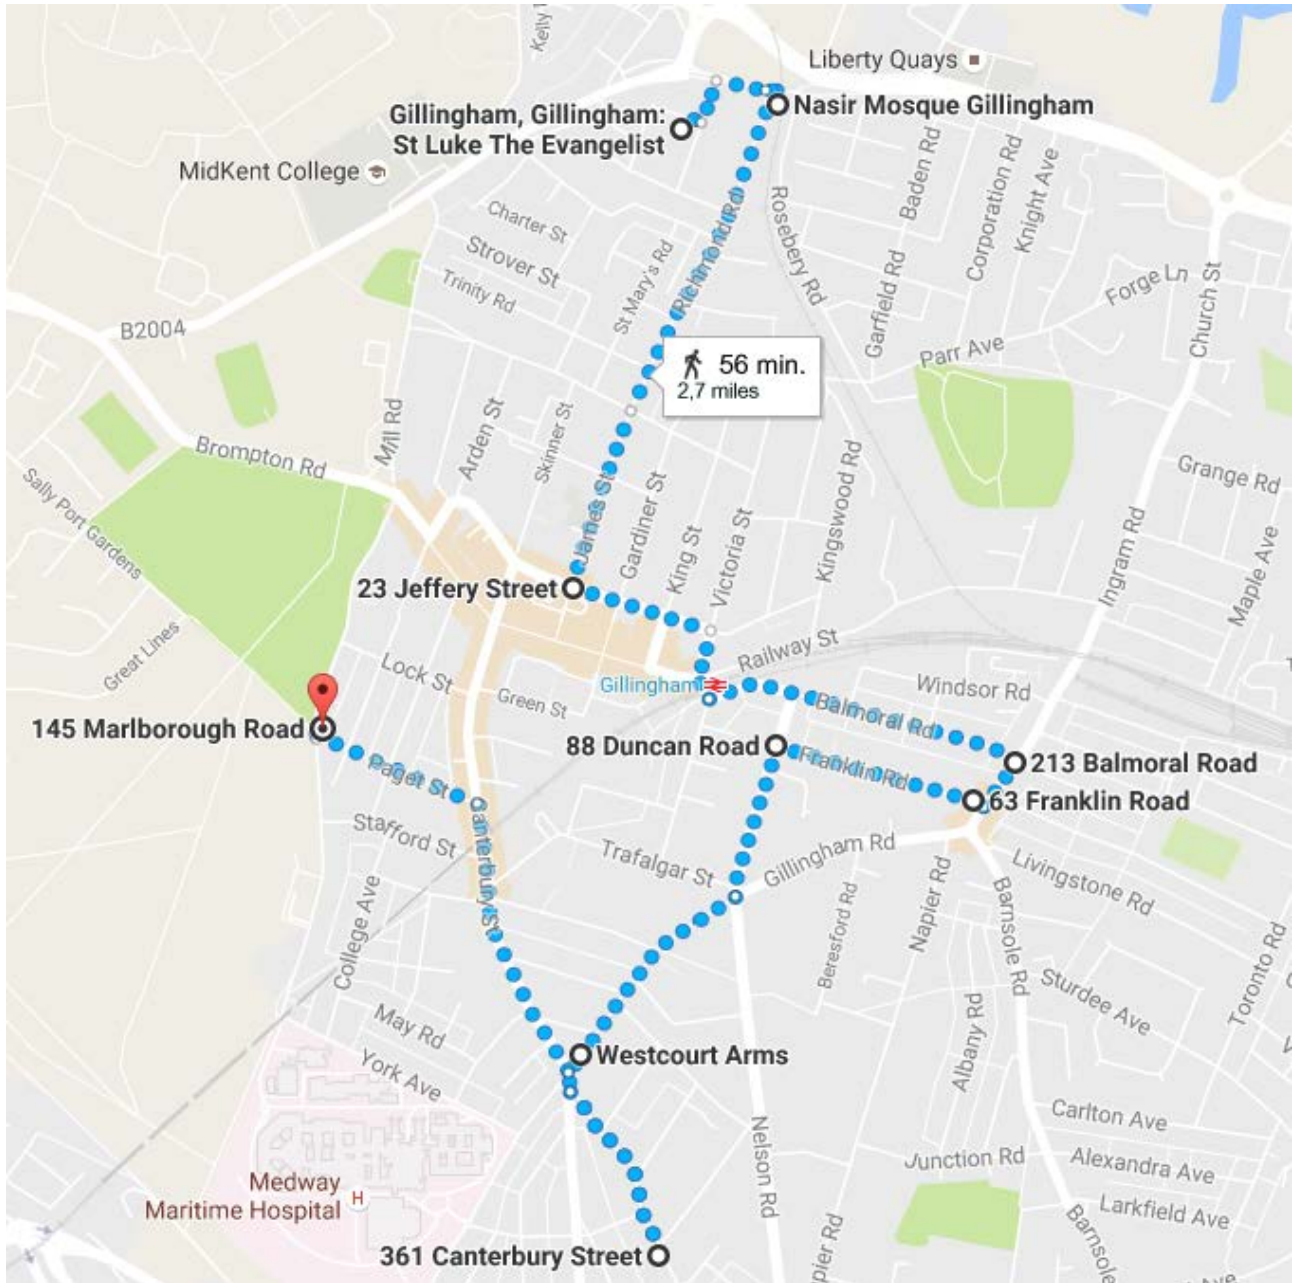

Map of Pilgrimage of Faith & Friendship

Saturday 19 November 2016, 11 am - 4 pm

See for the full programme:

www.peacewalkmedway.uk